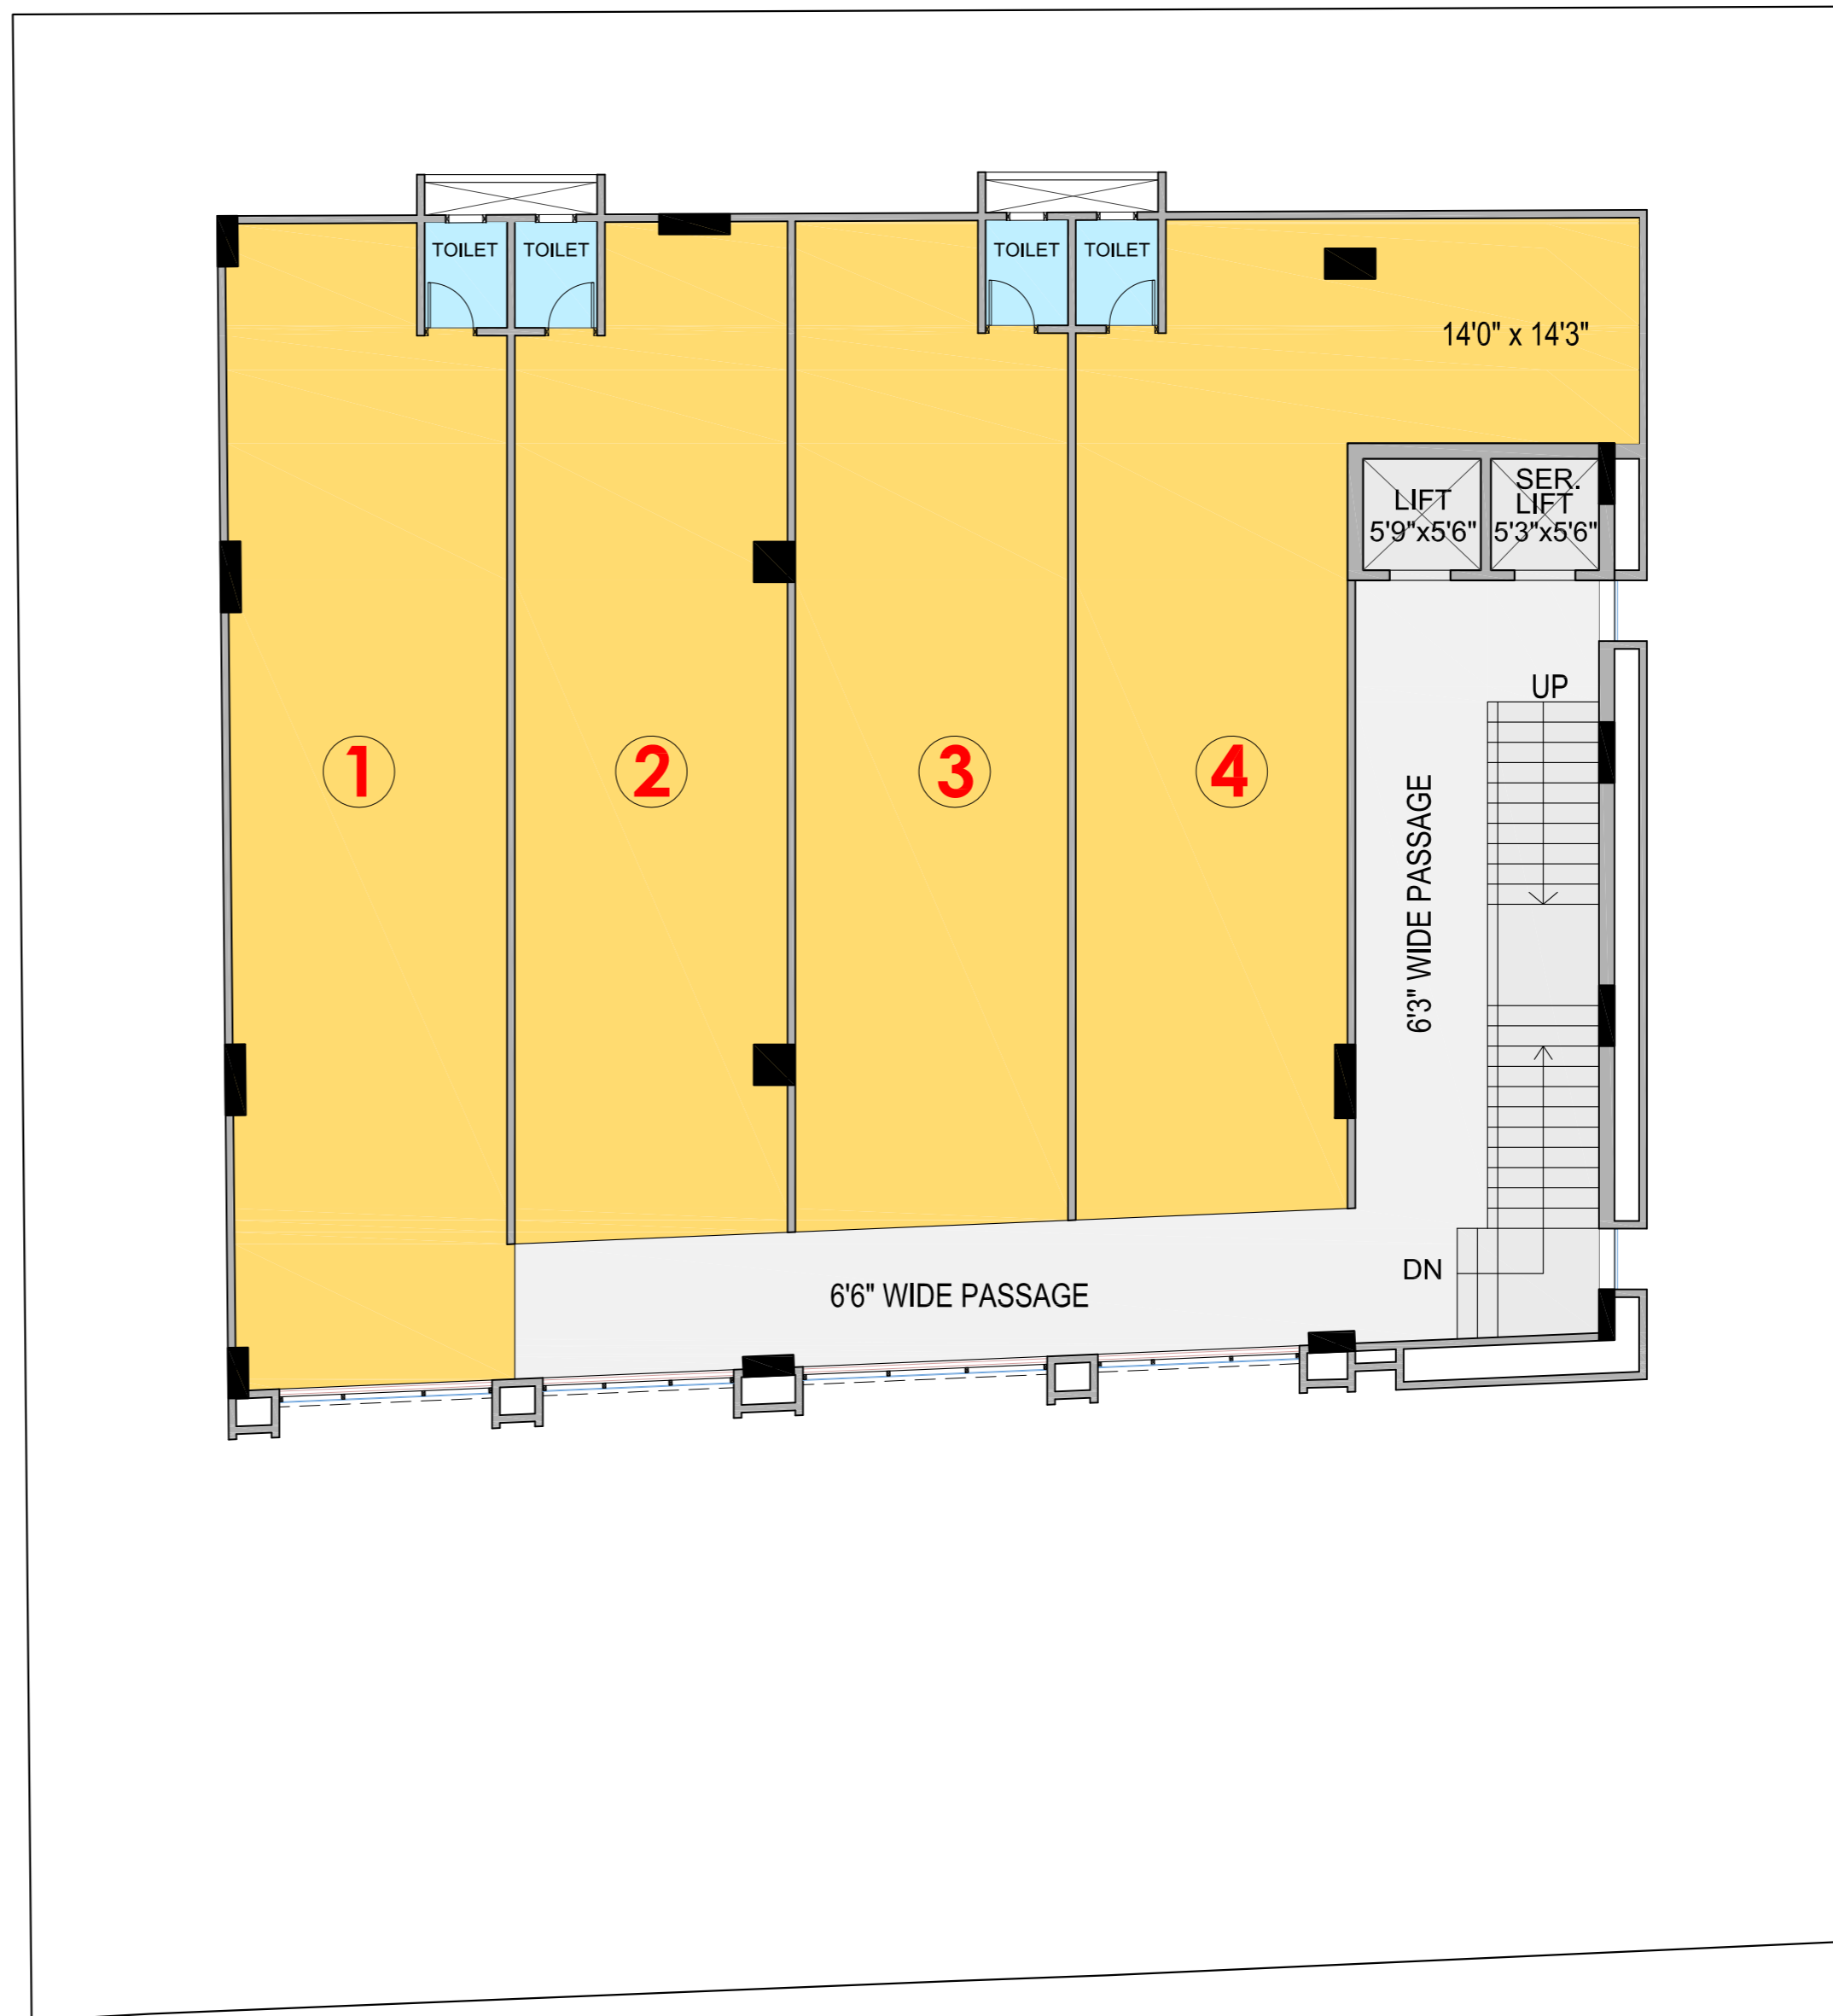

Apple Services

GROUND FLOOR AREA		
SHOP NO.	SIZE	SALEABLE AREA IN SQ. FTS.
1	13'3" x 56'9"	1331
2	13'3" x 56'3"	1288
3	13'3" x 55'9"	1276
4	13'3" x 55'4"	1459
<b>TOTAL</b>		<b>5354</b>

PROP 24.40 MT. WIDE ROAD

1'st & 2'nd FLOOR AREA		
SHOP NO.	SIZE	SALEABLE AREA IN SQ. FTS.
1	13'6" x 56'6"	1338
2	13'3" x 49'9"	1130
3	13'3" x 48'9"	1119
4	13'3" x 48'3"	1381
<b>TOTAL</b>		<b>4968</b>

3'rd TO 6'th FLOOR AREA		
SHOP NO.	SIZE	SALEABLE AREA IN SQ. FTS.
1	27'0" x 27'0"	1267
2	27'0" x 31'9"	1504
3	27'3" x 24'3"	1167
4	27'0" x 20'9"	1244
<b>TOTAL</b>		<b>5182</b>